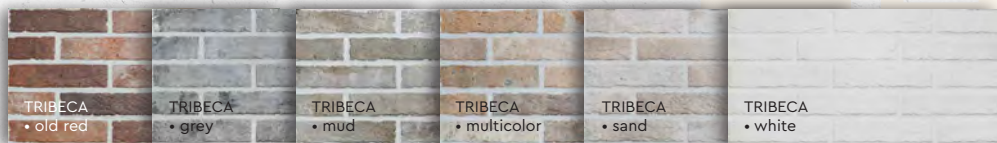

WANDVERKLEIDUNGEN

IRTA JET

WANDFLIESE

IRTA JET	●	Format	ME	VPE	Brutto
alle Farben		33×66	m ²	1,05	49,90 €

WANDVERKEIDUNGEN

TRIBECA

WANDFLIESE 6x25

TRIBECA
• old red

TRIBECA
• grey

TRIBECA
• mud

TRIBECA
• multicolor

TRIBECA
• sand

TRIBECA
• white

TRIBECA
• white
breakfast
mix

CAPPUCCINO
Brioche

ESPRESSO
LATTE MACCHIATO

SUCCO D'ARABICA
CAFFE

TRIBECA	● ● ●	Format	ME	VPE	Brutto
Wandfliese white, sand, grey, mud, multicolor, old red.		6x25	m ²	0,58	52,90 €
Eckriemchen		12x25x6	Stück	12	19,40 €
White Breakfast Mix		6x25	Set	6	116,40 €